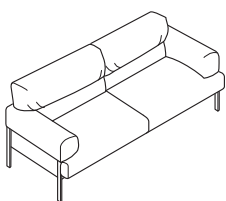

SUKI _ sofa

design : Tomoyuki Sakakida
2016

INTERIORS INC.
6-5-55 5F Minamiaoyama,
Minato-ku, Tokyo 107-0062

mail : info@interiors-inc.jp
Web : www.interiors-inc.net

SUKI _ sofa

wooden frame, polyurethane foam (fabric / leather)
leg: plated steel antique brass finishing / black steel

1P :
W950xD840xH830
SH420 AH610

2PW :
W2180xD840xH830
SH420 AH610