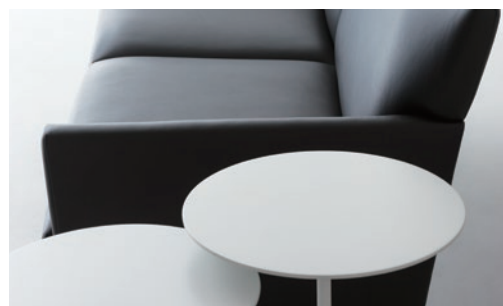

SLED _ lounge chair

design : Tomoya Tabuchi
2015

INTERIORS INC.
6-5-55 5F Minamiaoyama,
Minato-ku, Tokyo 107-0062

mail : info@interiors-inc.jp
Web : www.interiors-inc.net

SLED _ lounge chair

wooden frame, polyurethane foam(fabric / leather)
leg : black painted wood

W730xD670xH730
SH420 AH580

W1550xD670xH730
SH420 AH580

W1950xD670xH730
SH420 AH580

SLED _ lounge chair

design : Tomoya Tabuchi
2015

INTERIORS INC.
6-5-55 5F Minamiaoyama,
Minato-ku, Tokyo 107-0062

mail : info@interiors-inc.jp
Web : www.interiors-inc.net