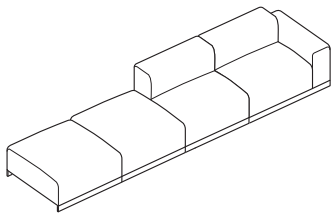

Components

arm(right/left)
D900:
W1150xD900xH680
SH380 AH530

D800:
W1050xD800xH680
SH380 AH530

armless
D900:
W900xD900xH680
SH380

D800:
W800xD800xH680
SH380

ottoman
D900:
W900xD900xH380

D800:
W800xD800xH380

corner
D900:
W900xD900xH680
SH380

D800:
W800xD800xH680
SH380

low table / option table
low: W860xD860xH70
option: W700xD250xH150

FRONT _ sofa

Compositions

arm(left) + armless + ottoman x2

W3850xD900xH680
SH380 AH530

armless x2 + low table

W2660xD900xH680
SH380

arm(right) + armless x2 + low table

W3810xD900xH680
SH380 AH530

arm(right/left) x2

W2300xD900xH680
SH380 AH530