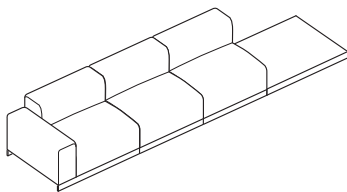

Components

arm(right/left)
D900:
W1150xD900xH680
SH380 AH530

D800:
W1050xD800xH680
SH380 AH530

armless
D900:
W900xD900xH680
SH380

D800:
W800xD800xH680
SH380

ottoman
D900:
W900xD900xH380

D800:
W800xD800xH380

corner
D900:
W900xD900xH680
SH380

D800:
W800xD800xH680
SH380

low table / option table
low: W860xD860xH70
option: W700xD250xH150

FRONT _ sofa

Compositions

arm(left) + armless + ottoman x2

W3850xD900xH680
SH380 AH530

armless x2 + low table

W2660xD900xH680
SH380

arm(right) + armless x2 + low table

W3810xD900xH680
SH380 AH530

arm(right/left) x2

W2300xD900xH680
SH380 AH530