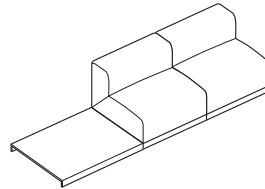

Components

arm(right/left)
D900:
W1150xD900xH680
SH380 AH530

D800:
W1050xD800xH680
SH380 AH530

armless
D900:
W900xD900xH680
SH380

D800:
W800xD800xH680
SH380

ottoman
D900:
W900xD900xH380

D800:
W800xD800xH380

corner
D900:
W900xD900xH680
SH380

D800:
W800xD800xH680
SH380

low table / option table
low: W860xD860xH70
option: W700xD250xH150

FRONT _ sofa

Compositions

arm(left) + armless + ottoman x2

W3850xD900xH680
SH380 AH530

armless x2 + low table

W2660xD900xH680
SH380

arm(right) + armless x2 + low table

W3810xD900xH680
SH380 AH530

arm(right/left) x2

W2300xD900xH680
SH380 AH530