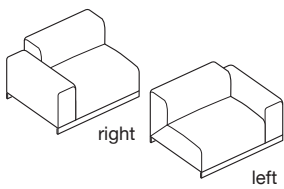

FRONT _ sofa

design : Victor Carrasco
2014

INTERIORS INC.
6-5-55 5F Minamiaoyama,
Minato-ku, Tokyo 107-0062
mail : info@interiors-inc.jp
Web : www.interiors-inc.net

FRONT _ sofa

wooden frame , polyurethane foam (fabric / leather)
leg: oak natural / oak light brown / MDF white
low table: oak natural / oak light brown
option table: MDF white

Components

arm(right/left)
D900:
W1150xD900xH680
SH380 AH530

D800:
W1050xD800xH680
SH380 AH530

armless
D900:
W900xD900xH680
SH380

D800:
W800xD800xH680
SH380

ottoman
D900:
W900xD900xH380

D800:
W800xD800xH380

corner
D900:
W900xD900xH680
SH380

D800:
W800xD800xH680
SH380

low table / option table
low: W860xD860xH70
option: W700xD250xH150

FRONT _ sofa

Compositions

arm(left) + armless + ottoman x2

W3850xD900xH680
SH380 AH530

armless x2 + low table

W2660xD900xH680
SH380

arm(right) + armless x2 + low table

W3810xD900xH680
SH380 AH530

arm(right/left) x2

W2300xD900xH680
SH380 AH530