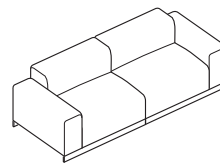

Components

arm(right/left)
D900:
W1150xD900xH680
SH380 AH530

D800:
W1050xD800xH680
SH380 AH530

armless
D900:
W900xD900xH680
SH380

D800:
W800xD800xH680
SH380

ottoman
D900:
W900xD900xH380

D800:
W800xD800xH380

corner
D900:
W900xD900xH680
SH380

D800:
W800xD800xH680
SH380

low table / option table
low: W860xD860xH70
option: W700xD250xH150

FRONT _ sofa

Compositions

arm(left) + armless + ottoman x2

W3850xD900xH680
SH380 AH530

armless x2 + low table

W2660xD900xH680
SH380

arm(right) + armless x2 + low table

W3810xD900xH680
SH380 AH530

arm(right/left) x2

W2300xD900xH680
SH380 AH530